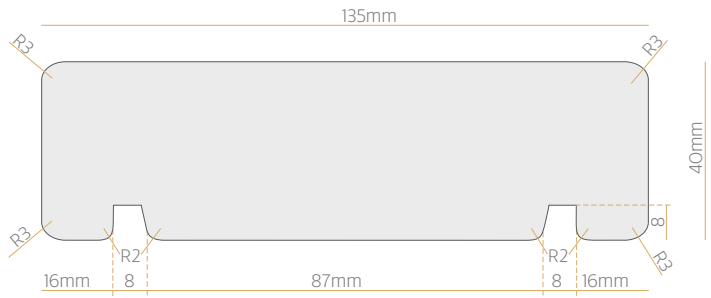

CLADDING

BEVELLED SHIPLAP WEATHERBOARD

135x18
TL 051

180x18
TL 052

SQUARE SHIPLAP WEATHERBOARD

135x18
TL 055

180x18
TL 056

CLADDING

BEVELBACK WEATHERBOARD

REBATED BEVELBACK WEATHERBOARD

CLADDING

RUSTICATED WEATHERBOARD

CLADDING

FASCIA

135x18
TL 069

180x18
TL 070

135x30
TL 071

180x30
TL 072

135x40
TL 074

* Also available: TL 073 230x30
TL 075 180x40

CLADDING

BATTEN

135x19
TL 120

180x19
TL 121