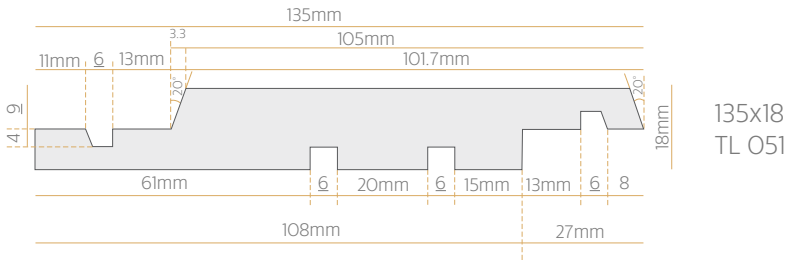

CLADDING

BEVELLED SHIPLAP WEATHERBOARD

135x18
TL 051

180x18
TL 052

SQUARE SHIPLAP WEATHERBOARD

135x18
TL 055

180x18
TL 056

CLADDING

BEVELBACK WEATHERBOARD

REBATED BEVELBACK WEATHERBOARD

CLADDING

RUSTICATED WEATHERBOARD

CLADDING

FASCIA

135x18
TL 069

180x18
TL 070