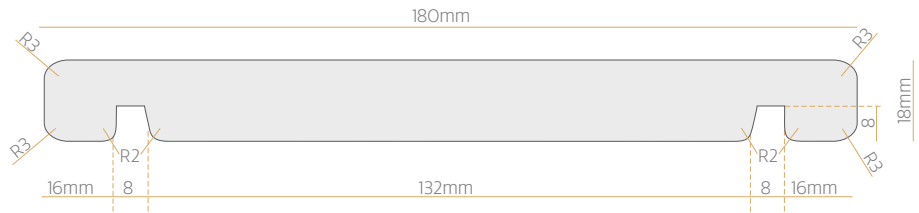

CLADDING

BEVELLED SHIPLAP WEATHERBOARD

135x18
TL 051

180x18
TL 052

SQUARE SHIPLAP WEATHERBOARD

135x18
TL 055

180x18
TL 056

CLADDING

BEVELBACK WEATHERBOARD

REBATED BEVELBACK WEATHERBOARD

CLADDING

RUSTICATED WEATHERBOARD

CLADDING

FASCIA

135x18
TL 069

180x18
TL 070

135x30
TL 071

180x30
TL 072

135x40
TL 074

* Also available: TL 073 230x30
TL 075 180x40

CLADDING

BATTEN

135x19
TL 120

180x19
TL 121