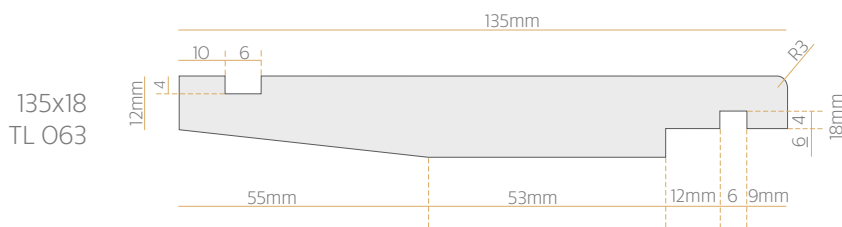

CLADDING

BEVELLED SHIPLAP WEATHERBOARD

135x18
TL 051

180x18
TL 052

SQUARE SHIPLAP WEATHERBOARD

135x18
TL 055

180x18
TL 056

CLADDING

BEVELBACK WEATHERBOARD

REBATED BEVELBACK WEATHERBOARD

CLADDING

RUSTICATED WEATHERBOARD

CLADDING

FASCIA

135x18
TL 069

180x18
TL 070

135x30
TL 071

180x30
TL 072

135x40
TL 074

* Also available: TL 073 230x30
TL 075 180x40

CLADDING

BATTEN

135x19
TL 120

180x19
TL 121