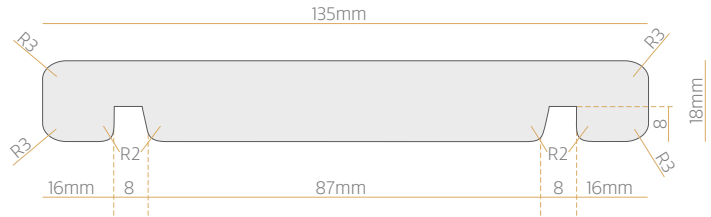

CLADDING

BEVELLED SHIPLAP WEATHERBOARD

135x18
TL 051

180x18
TL 052

SQUARE SHIPLAP WEATHERBOARD

135x18
TL 055

180x18
TL 056

CLADDING

BEVELBACK WEATHERBOARD

REBATED BEVELBACK WEATHERBOARD

CLADDING

RUSTICATED WEATHERBOARD

CLADDING

FASCIA

135x18
TL 069

180x18
TL 070