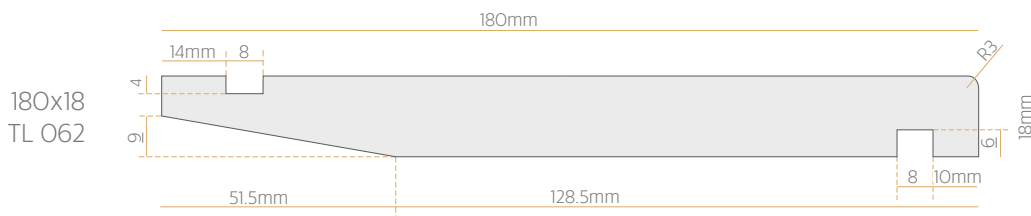

CLADDING

BEVELLED SHIPLAP WEATHERBOARD

135x18
TL 051

180x18
TL 052

SQUARE SHIPLAP WEATHERBOARD

135x18
TL 055

180x18
TL 056

CLADDING

BEVELBACK WEATHERBOARD

REBATED BEVELBACK WEATHERBOARD

CLADDING

RUSTICATED WEATHERBOARD

CLADDING

FASCIA

135x18
TL 069

180x18
TL 070

135x30
TL 071

180x30
TL 072

135x40
TL 074

* Also available: TL 073 230x30
TL 075 180x40

CLADDING

BATTEN

135x19
TL 120

180x19
TL 121