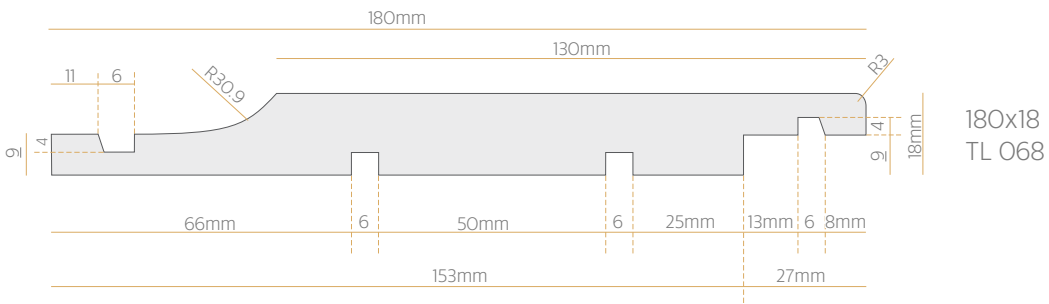

CLADDING

BEVELLED SHIPLAP WEATHERBOARD

135x18
TL 051

180x18
TL 052

SQUARE SHIPLAP WEATHERBOARD

135x18
TL 055

180x18
TL 056

CLADDING

BEVELBACK WEATHERBOARD

REBATED BEVELBACK WEATHERBOARD

CLADDING

RUSTICATED WEATHERBOARD

CLADDING

FASCIA

135x18
TL 069

180x18
TL 070

135x30
TL 071

180x30
TL 072

135x40
TL 074

* Also available: TL 073 230x30
TL 075 180x40

CLADDING

BATTEN

135x19
TL 120

180x19
TL 121