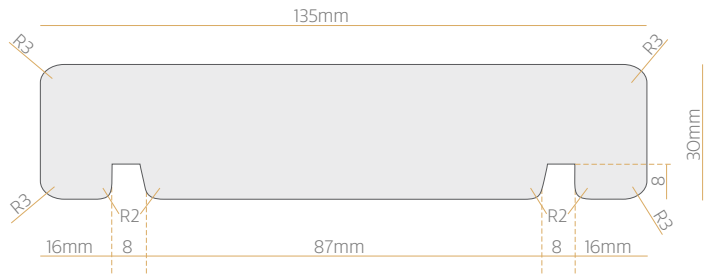

CLADDING

BEVELLED SHIPLAP WEATHERBOARD

135x18
TL 051

180x18
TL 052

SQUARE SHIPLAP WEATHERBOARD

135x18
TL 055

180x18
TL 056

CLADDING

BEVELBACK WEATHERBOARD

REBATED BEVELBACK WEATHERBOARD

CLADDING

RUSTICATED WEATHERBOARD

CLADDING

FASCIA

135x18
TL 069

180x18
TL 070

135x30
TL 071

180x30
TL 072

135x40
TL 074

* Also available: TL 073 230x30
TL 075 180x40

CLADDING

BATTEN

135x19
TL 120

180x19
TL 121