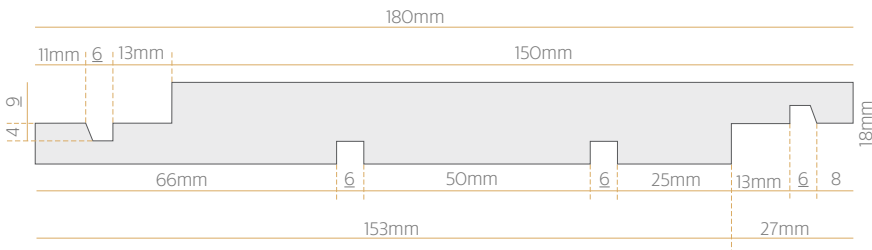

CLADDING

BEVELLED SHIPLAP WEATHERBOARD

135x18
TL 051

180x18
TL 052

SQUARE SHIPLAP WEATHERBOARD

135x18
TL 055

180x18
TL 056

CLADDING

BEVELBACK WEATHERBOARD

REBATED BEVELBACK WEATHERBOARD

CLADDING

RUSTICATED WEATHERBOARD

CLADDING

FASCIA

135x18
TL 069

180x18
TL 070