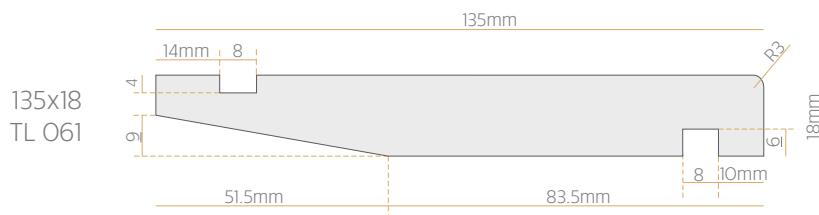

CLADDING

BEVELLED SHIPLAP WEATHERBOARD

135x18
TL 051

180x18
TL 052

SQUARE SHIPLAP WEATHERBOARD

135x18
TL 055

180x18
TL 056

CLADDING

BEVELBACK WEATHERBOARD

REBATED BEVELBACK WEATHERBOARD

CLADDING

RUSTICATED WEATHERBOARD

CLADDING

FASCIA

135x18
TL 069

180x18
TL 070

135x30
TL 071

180x30
TL 072

135x40
TL 074

* Also available: TL 073 230x30
TL 075 180x40

CLADDING

BATTEN

135x19
TL 120

180x19
TL 121