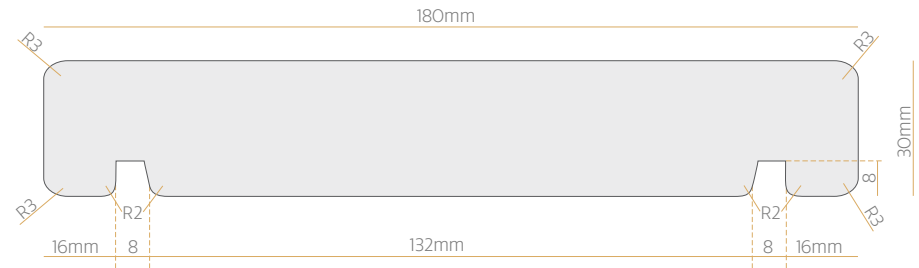

CLADDING

BEVELLED SHIPLAP WEATHERBOARD

135x18
TL 051

180x18
TL 052

SQUARE SHIPLAP WEATHERBOARD

135x18
TL 055

180x18
TL 056

CLADDING

BEVELBACK WEATHERBOARD

REBATED BEVELBACK WEATHERBOARD

CLADDING

RUSTICATED WEATHERBOARD

CLADDING

FASCIA

135x18
TL 069

180x18
TL 070

135x30
TL 071

180x30
TL 072

135x40
TL 074

* Also available: TL 073 230x30
TL 075 180x40

CLADDING

BATTEN

135x19
TL 120

180x19
TL 121