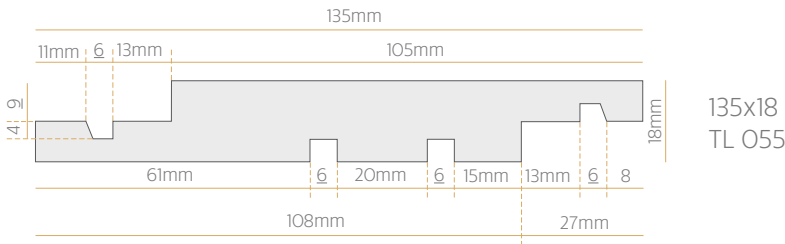

CLADDING

BEVELLED SHIPLAP WEATHERBOARD

135x18
TL 051

180x18
TL 052

SQUARE SHIPLAP WEATHERBOARD

135x18
TL 055

180x18
TL 056

CLADDING

BEVELBACK WEATHERBOARD

REBATED BEVELBACK WEATHERBOARD

CLADDING

RUSTICATED WEATHERBOARD

CLADDING

FASCIA

135x18
TL 069

180x18
TL 070