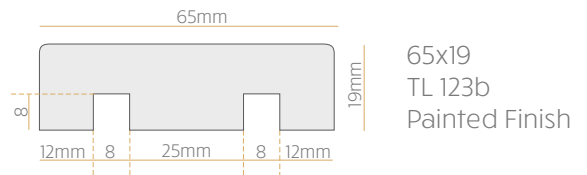

135x30
TL 071

180x30
TL 072

135x40
TL 074

* Also available: TL 073 230x30
TL 075 180x40

CLADDING

BATTEN

135x19
TL 120

180x19
TL 121

65x19
TL 123

65x19
TL 123b
Painted Finish

CLADDING

SCRIBER

40x17
TL O12

40x10
TL O13

FACING

90x19
TL O14