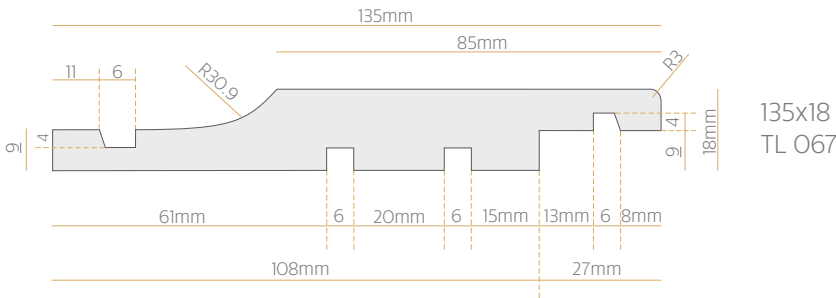

CLADDING

BEVELLED SHIPLAP WEATHERBOARD

135x18
TL 051

180x18
TL 052

SQUARE SHIPLAP WEATHERBOARD

135x18
TL 055

180x18
TL 056

CLADDING

BEVELBACK WEATHERBOARD

REBATED BEVELBACK WEATHERBOARD

CLADDING

RUSTICATED WEATHERBOARD

CLADDING

FASCIA

135x18
TL 069

180x18
TL 070

135x30
TL 071

180x30
TL 072

135x40
TL 074

* Also available: TL 073 230x30
TL 075 180x40

CLADDING

BATTEN

135x19
TL 120

180x19
TL 121