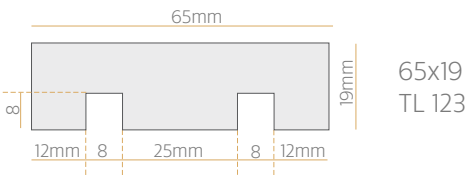

135x30
TL 071

180x30
TL 072

135x40
TL 074

* Also available: TL 073 230x30
TL 075 180x40

CLADDING

BATTEN

135x19
TL 120

180x19
TL 121

65x19
TL 123

65x19
TL 123b
Painted Finish

CLADDING

SCRIBER

40x17
TL O12

40x10
TL O13

FACING

90x19
TL O14