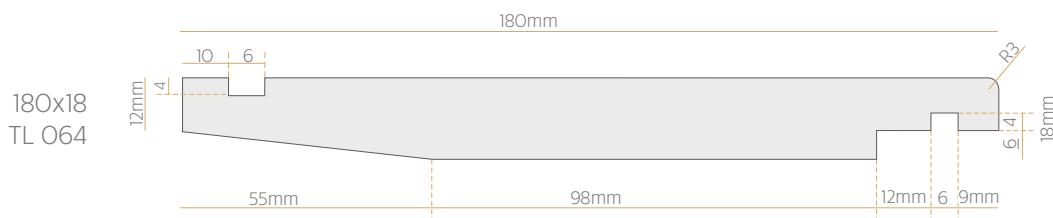

CLADDING

BEVELLED SHIPLAP WEATHERBOARD

135x18
TL 051

180x18
TL 052

SQUARE SHIPLAP WEATHERBOARD

135x18
TL 055

180x18
TL 056

CLADDING

BEVELBACK WEATHERBOARD

REBATED BEVELBACK WEATHERBOARD

CLADDING

RUSTICATED WEATHERBOARD

CLADDING

FASCIA

135x18
TL 069

180x18
TL 070