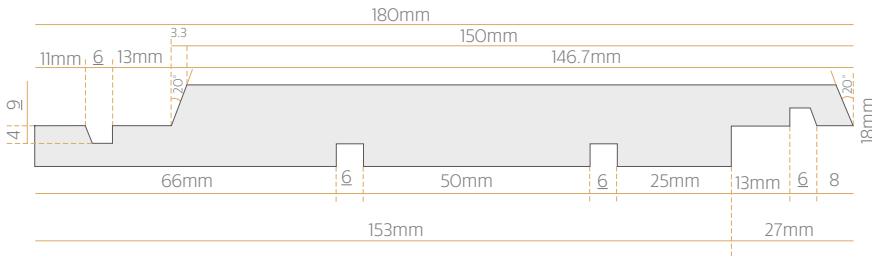

CLADDING

BEVELLED SHIPLAP WEATHERBOARD

135x18
TL 051

180x18
TL 052

SQUARE SHIPLAP WEATHERBOARD

135x18
TL 055

180x18
TL 056

CLADDING

BEVELBACK WEATHERBOARD

REBATED BEVELBACK WEATHERBOARD

CLADDING

RUSTICATED WEATHERBOARD

CLADDING

FASCIA

135x18
TL 069

180x18
TL 070