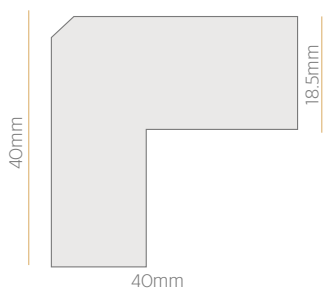

EXTERNAL CORNER MOULD

40x40
TL O34