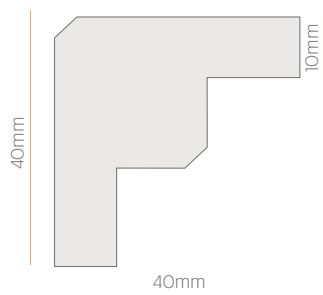

40x40
TL O35

RUSTIC PLUG